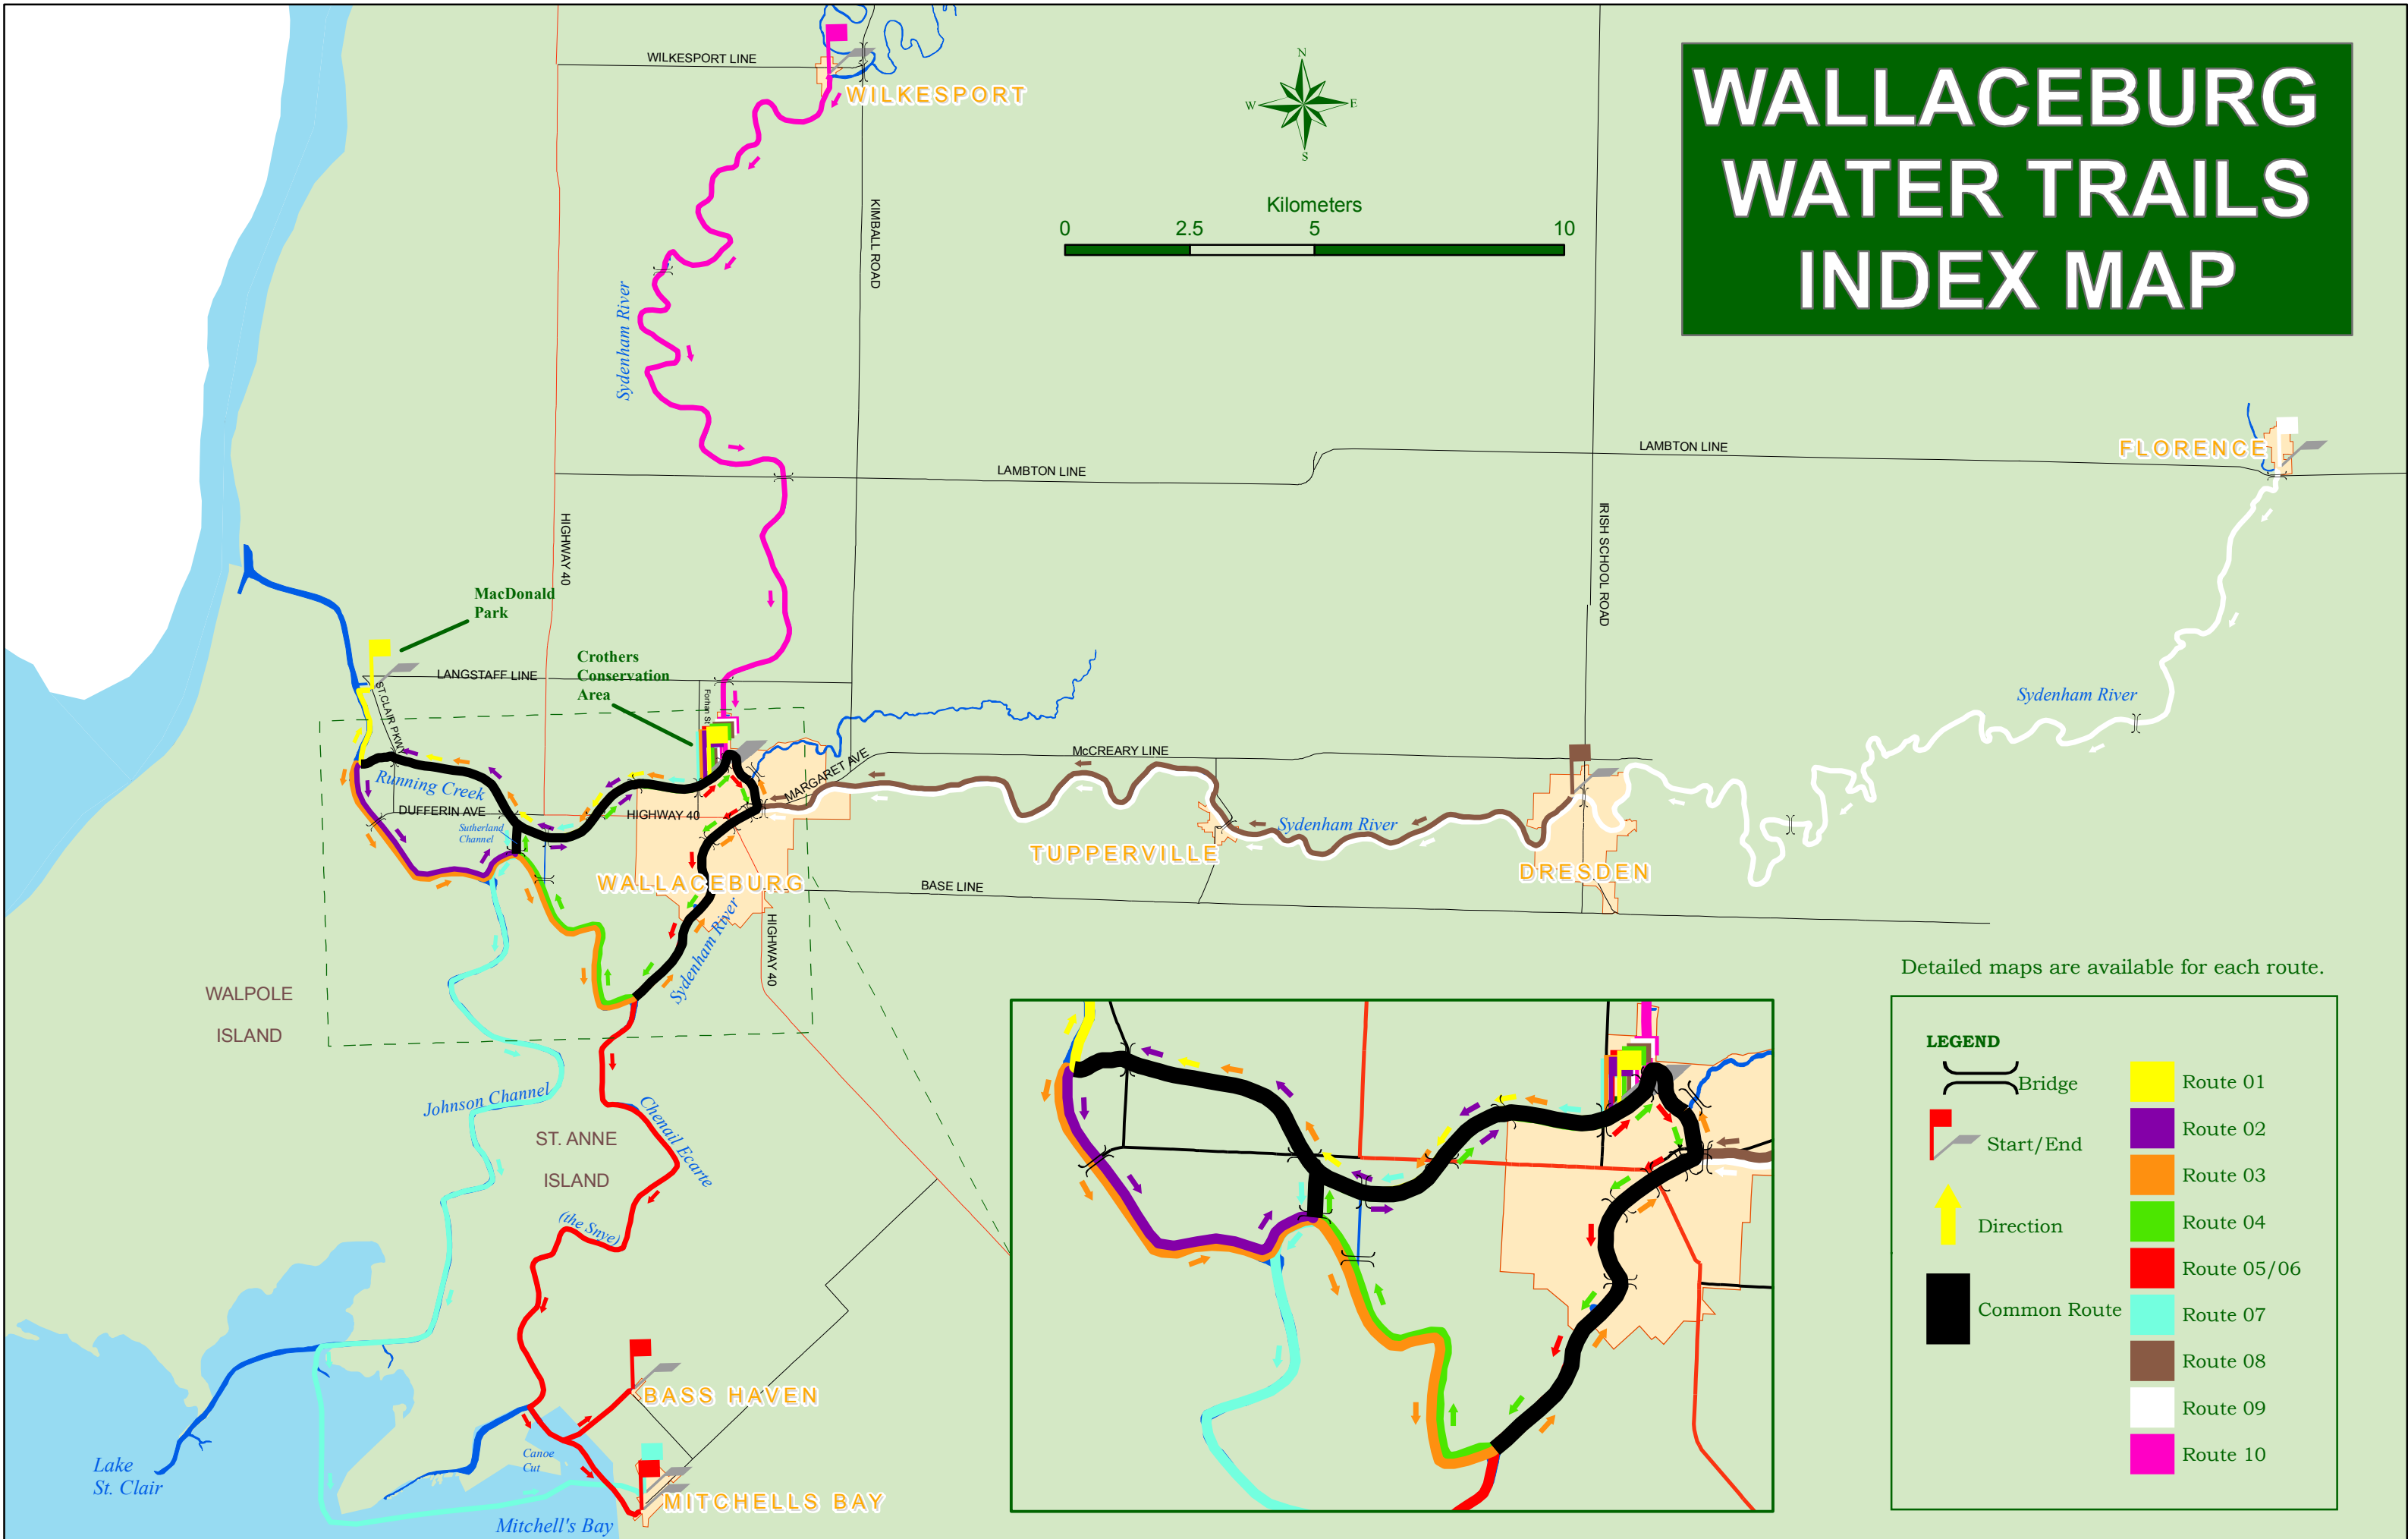

# WALLACEBURG WATER TRAILS INDEX MAP

0 2.5 5 10  
Kilometers

Detailed maps are available for each route.

- LEGEND**
- Bridge
  - Start/End
  - Direction
  - Common Route
  - Route 01
  - Route 02
  - Route 03
  - Route 04
  - Route 05/06
  - Route 07
  - Route 08
  - Route 09
  - Route 10